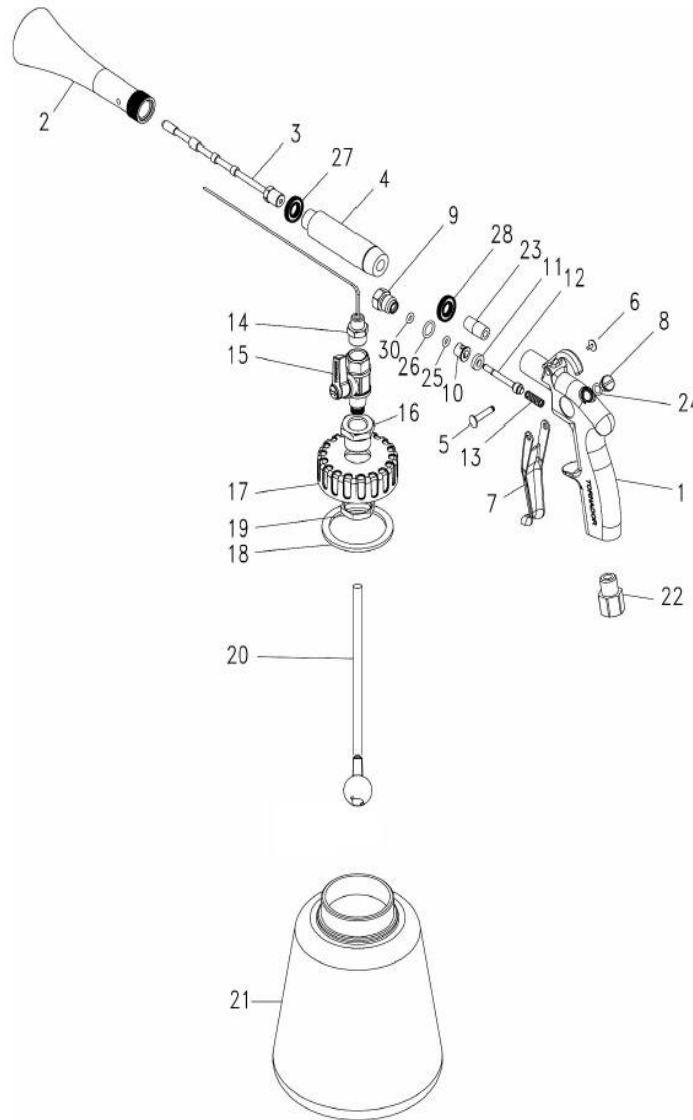

## Pulse Spray Pneumatic Cleaning Gun

Ref. No.	Part No.	Description	Ref. No.	Part No.	Description
1	SPZ010001	Housing	17	SPZ010019	Cap with hole
2	SPZ010002A	Nozzle		SPZ010019A	Cap closed
	SPZ010002C	Nozzle with stainless steel insert	18	SPZ010020	Gasket
3	SPZ010005	Weighted Tube Ass'y	19	SPZ010021	Nut
4	SPZ010006	Hose	20	SPZ010022	Tube Assy
5	SPZ010007A	Pin	21	ZZ-010	Cup-Set. Incl. 1xSPZ010019A, 1x SPZ010020, 1x CUP
6	SPZ010008A	Screw			
7	SPZ010009	Trigger	22	SPZ010024A	Air Inlet (1/4"PF)
8	SPZ010010	Screw	23	SPZ010025	Screw
9	SPZ010011	Screw	24	SPZ010026	O-Ring 5.5x1.5
10	SPZ010012	Bushing	25	SPZ010027	O-Ring 3.8x1.9
11	SPZ010013	Gasket	26	SPZ010028	O-Ring 9.3x1.78
12	SPZ010014	Valve Stem	27	SPZ010029	Gasket
13	SPZ010015	Spring	28	SPZ010030	Gasket
14	SPZ010016	Inner Tube Ass'y			
15	SPZ010017	Air Reverse Switch Ass'y			
16	SPZ010018	Screw			